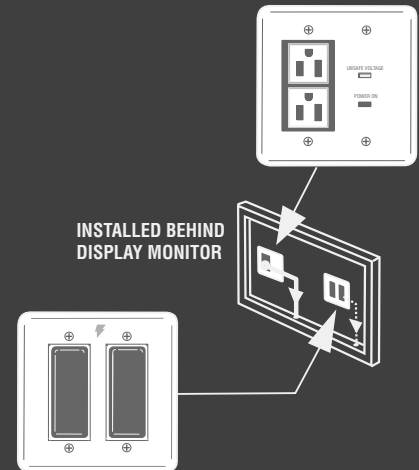

In-Wall Home Theater Power Management

MIW-POWER-PRO-PFP

Provides Safe and Noise Filtered Power to remote Plasma Screens, LCD's and Ceiling Projectors

Two recessed AC receptacles deliver power to remotely located devices. Enlarged faceplate (4.5" x 4.5") accommodates oversized wall cutouts. Line fault LED to indicate an overvoltage condition with the power to the MIW-POWER-PRO-PFP. Power ON LED indicates power is being supplied to the MIW-POWER-PRO-PFP outlets.

Voltage monitoring Circuit protects equipment against prolonged over voltages by disconnecting the power and reconnecting it when safe power returns.

May be used in conjunction with MIW-DUAL-SIGNAL BAY PFP and signal line modules (sold separately).

3 Year Product Warranty and Limited Lifetime Connected Equipment Protection Policy when properly installed using MIW-DUAL-SIGNAL BAY PFP and appropriate MIW Module (both sold separately).

May be used in conjunction in conjunction with MIW-DUAL SIGNAL BAY PFP (sold separately).

MIW-DUAL SIGNAL BAY PFP (sold separately).
(modules sold separately)

Contact PFP for information.